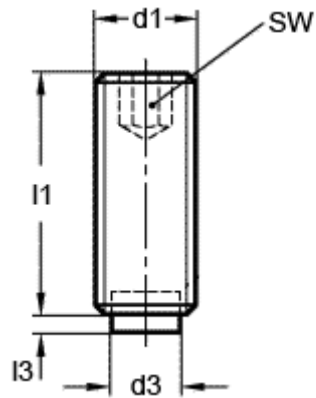

Data Sheet

Article number: 20931618

Description: E+G Grub screw
GN 913.3-M6-16-KU

Measures

d1 = M6
d3 = 4
l1 = 16.0
l3 = 1.3
SW = 3.0